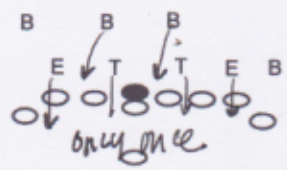

**OLYMPIAN FOOTBALL
OPPONENT'S DEFENSIVE SCOUTING REPORT**

Defensive scouting report for SWEETWATER

Key Players:

DL # LEFT END OVER OUR RIGHT TACKLE. GETS OFF THE BALL QUICKLY

DL # INSIDE TACKLE IN A 1 TECHNIQUE IS BIG AND STRONG

LB # MIKE BACKER IS BEST LB. WILL STEP UP AND TAKE ON A BLOCKER

LB # _____

DB# FREE SAFETY. VERY GOOD RUN SUPPPORT. FLIES TO BALL

	No	HT	WT		No	HT	WT
DL	VERY HARD READ			LB	VERY HARD READ		
DL	TO READ NUMBERS			LB	TO READ NUMBERS		
DL	FROM FILM			LB	FROM FILM		
DL				LB			
DB				DB			
DB				DB			

Short Yard/Goalline Fronts

Passing Down Fronts

Favorite blitzes / stunts

DL Technique:	DON'T READ, THEY GET UPFIELD	Reads blocks or gets upfield	DL GET UPFIELD
DL's Get Offs:	GOOD, LEFT END GETS OFF THE BALL QUICK	Contain responsibility	OUTSIDE DEFENDER
LB Technique:	THEY DON'T READ GUARDS, THEY PURSUIT TO BALL	Defensive players flip flop / play one side	YES INSIDE PLAYERS
LB's technique on taking on a block	THEY DON'T FIGHT BLOCKS	Who stays on plays away	NO ONE
LB's Scrape techniques	AVERAGE. THEY FLOW TO BALL	Best pass rusher	LEFT END OVER OUR RIGHT TACKLE
Fight off blocks	NOT VERY WELL	Agility of players	AVERAGE. INSIDE TACKLES ARE SLOW
Pursuit skills / React to counters	DON'T REACT WELL TO COUNTERS	Overall toughnes / quickness / speed	AVERAGE

Notes and numbers: THEY DID NOT BLITZ VS UNIVERSITY CITY AND SCRIMMAGE FILMS. THEY HAVE THE SAME FRONT ON DEFENSE. SECONDARY IS IN A THREE DEEP COVERAGE. AT TIMES THEY USE A 4 ACROSS 1/4 COVERAGE. THEY HAVE SIZE AND GET PHYSICAL IN FRONT. DEFENSIVE TACKLES WILL CREATE PRESSURE IN THE MIDDLE. LB'S PURSUIT TO BALL. THEY DO NOT READ OLINE BLOCKS, THEY KEY RB'S AND FLOW TO BALL. NOT VERY GOOD VS PASS RUSH. FREE SAFETY FLIES TO BALL AND MAKES MANY TACKLES ON DEFENSE. CORNERS PLAY DEEP (10 OR MORE YDS) THEY COVER THE DEEP ROUTES WELL. THEY DON'T COVER THE UNDERNEATH ROUTES VERY WELL. WILL ROTATE TO MOTION THEY DID NOT BLITZ LAST YEAR vs OLYMPIAN. THEY USED SAME DEFENSE