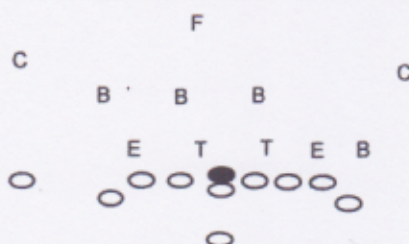

**OLYMPIAN FOOTBALL
OPPONENT'S DEFENSIVE SCOUTING REPORT**

Defensive scouting report for SWEETWATER

Key Players:

DL # LEFT END OVER OUR RIGHT TACKLE. GETS OFF THE BALL QUICKLY

DL # INSIDE TACKLE IN A 1 TECHNIQUE IS BIG AND STRONG

LB # MIKE BACKER IS BEST LB. WILL STEP UP AND TAKE ON A BLOCKER

LB # _____

DB# FREE SAFETY. VERY GOOD RUN SUPPPORT. FLIES TO BALL

	No	HT	WT		No	HT	WT
DL	VERY HARD READ			LB	VERY HARD READ		
DL	TO READ NUMBERS			LB	TO READ NUMBERS		
DL	FROM FILM			LB	FROM FILM		
DL				LB			
DB				DB			
DB				DB			

Short Yard/Goalline Fronts

Passing Down Fronts

Favorite blitzes / stunts

DL Technique:	DON'T READ, THEY GET UPFIELD	Reads blocks or gets upfield	DL GET UPFIELD
DL's Get Offs:	GOOD, LEFT END GETS OFF THE BALL QUICK	Contain responsibility	OUTSIDE DEFENDER
LB Technique:	THEY DON'T READ GUARDS, THEY PURSUIT TO BALL	Defensive players flip flop / play one side	YES INSIDE PLAYERS
LB's technique on taking on a block	THEY DON'T FIGHT BLOCKS	Who stays on plays away	NO ONE
LB's Scrape techniques	AVERAGE. THEY FLOW TO BALL	Best pass rusher	LEFT END OVER OUR RIGHT TACKLE
Fight off blocks	NOT VERY WELL	Agility of players	AVERAGE. INSIDE TACKLES ARE SLOW
Pursuit skills / React to counters	DON'T REACT WELL TO COUNTERS	Overall toughnes / quickness / speed	AVERAGE

Notes and numbers: THEY DID NOT BLITZ VS UNIVERSITY CITY AND SCRIMMAGE FILMS. THEY HAVE THE SAME FRONT ON DEFENSE. SECONDARY IS IN A THREE DEEP COVERAGE. AT TIMES THEY USE A 4 ACROSS 1/4 COVERAGE. THEY HAVE SIZE AND GET PHYSICAL IN FRONT. DEFENSIVE TACKLES WILL CREATE PRESSURE IN THE MIDDLE. LB'S PURSUIT TO BALL. THEY DO NOT READ OLINE BLOCKS, THEY KEY RB'S AND FLOW TO BALL. NOT VERY GOOD VS PASS RUSH. FREE SAFETY FLIES TO BALL AND MAKES MANY TACKLES ON DEFENSE. CORNERS PLAY DEEP (10 OR MORE YDS) THEY COVER THE DEEP ROUTES WELL. THEY DON'T COVER THE UNDERNEATH ROUTES VERY WELL. WILL ROTATE TO MOTION THEY DID NOT BLITZ LAST YEAR vs OLYMPIAN. THEY USED SAME DEFENSE